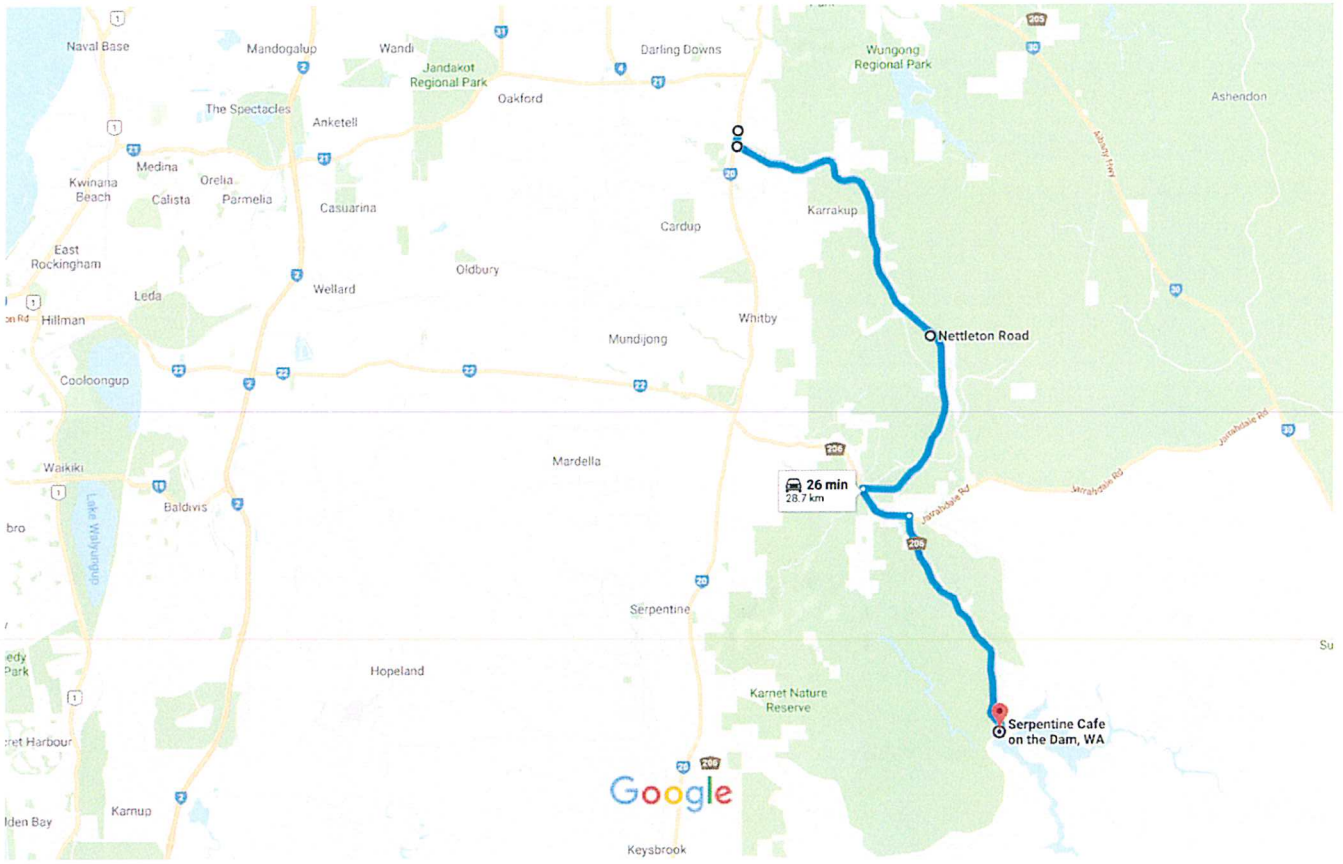

2 Abernethy Rd, Byford WA 6122 to Serpentine Cafe on the Dam, WA

Drive 28.7 km, 26 min

Map data ©2018 Google 2 km

2 Abernethy Rd

Byford WA 6122

- ↑ 1. Head east on Abernethy Rd towards S Western Hwy/State Route 20 49 m
- ↘ 2. Turn right at the 1st cross street onto S Western Hwy/State Route 20 500 m
- ↙ 3. Turn left onto Nettleton Rd 42 m

[Destination will be on the right](#)

1 min (550 m)

Caltex Byford

South West Hway Cnr, Nettleton Rd, Byford WA 6122

↑ 4. Head south-east on Nettleton Rd towards Dougal St

📍 Destination will be on the right

10.8 km

9 min (10.8 km)

Nettleton Rd

Karrakup WA 6122

↑ 5. Head south-east on Nettleton Rd towards Alcoa Rd

7.0 km

↶ 6. Turn left onto Jarrahdale Rd

2.0 km

↷ 7. Turn right onto Kingsbury Dr

8.1 km

↷ 8. Turn right

📍 Destination will be on the left

280 m

16 min (17.4 km)

Serpentine Cafe on the Dam, WA

Kingsbury Dr, Jarrahdale WA 6124